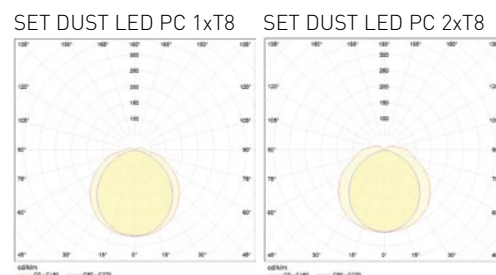

SET DUST LED PC 1xT8/60cm	GXWP200	8592660111841
SET DUST LED PC 1xT8/120cm	GXWP201	8592660111858
SET DUST LED PC 1xT8/150cm	GXWP202	8592660111865
SET DUST LED PC 2xT8/60cm	GXWP203	8592660111872
SET DUST LED PC 2xT8/120cm	GXWP204	8592660111889
SET DUST LED PC 2xT8/150cm	GXWP205	8592660111896